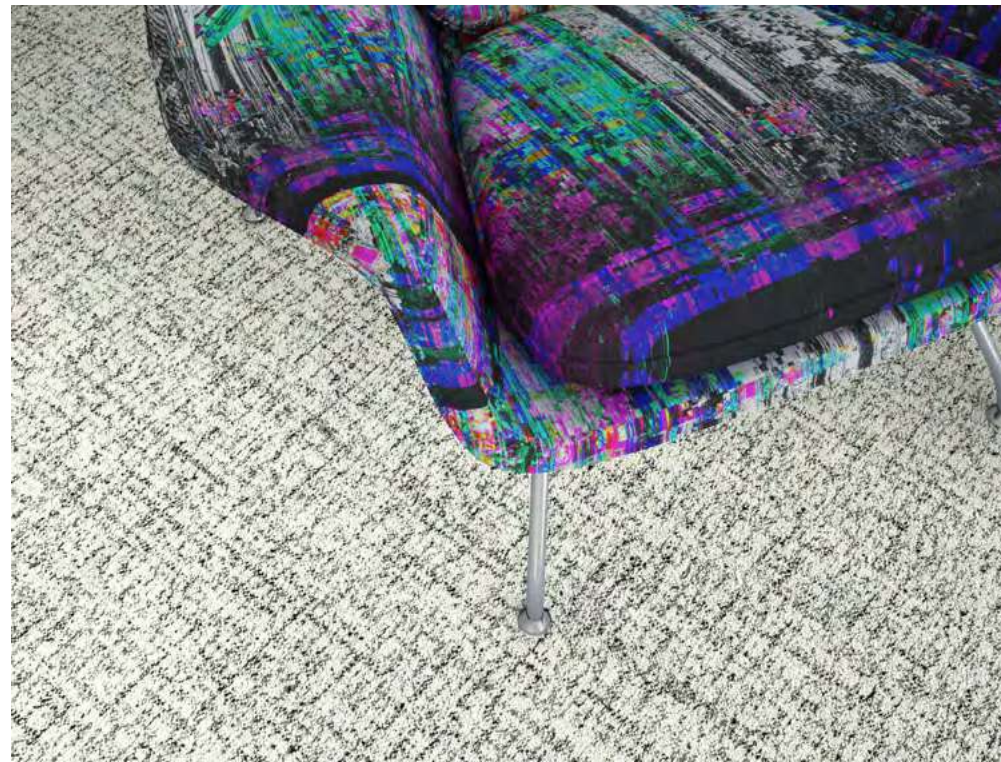

HIGH TECH

data

sensory

glitch

tech-nique

digital

static