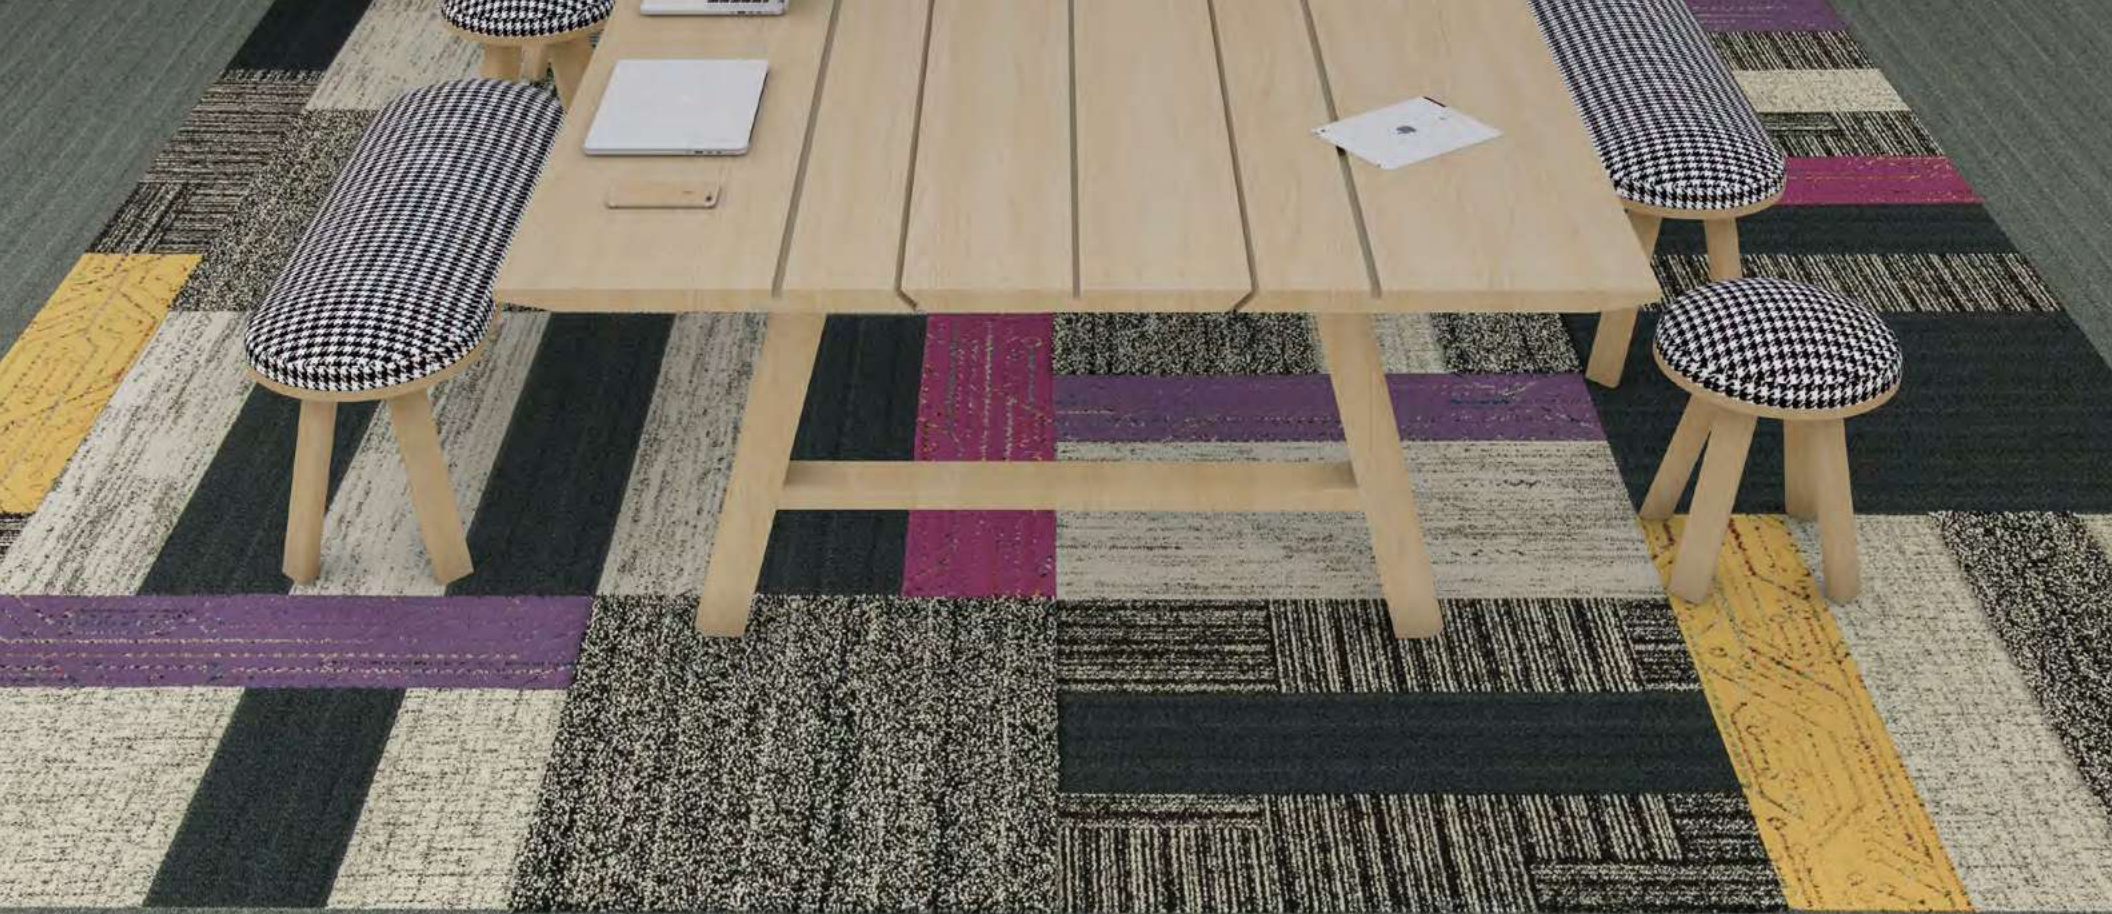

Circuit Board: 105948 Yellow Circuit, 105952 Purple Circuit, 105953 Magenta Circuit | Darning: 105955 B&W Darning
 Haptic: 105956 B&W Haptic | Decibel: 105957 B&W Decibel | Overedge: 105958 B&W Overedge | Plain Stitch: 105915 Nickel Plain, 105922 Black Plain