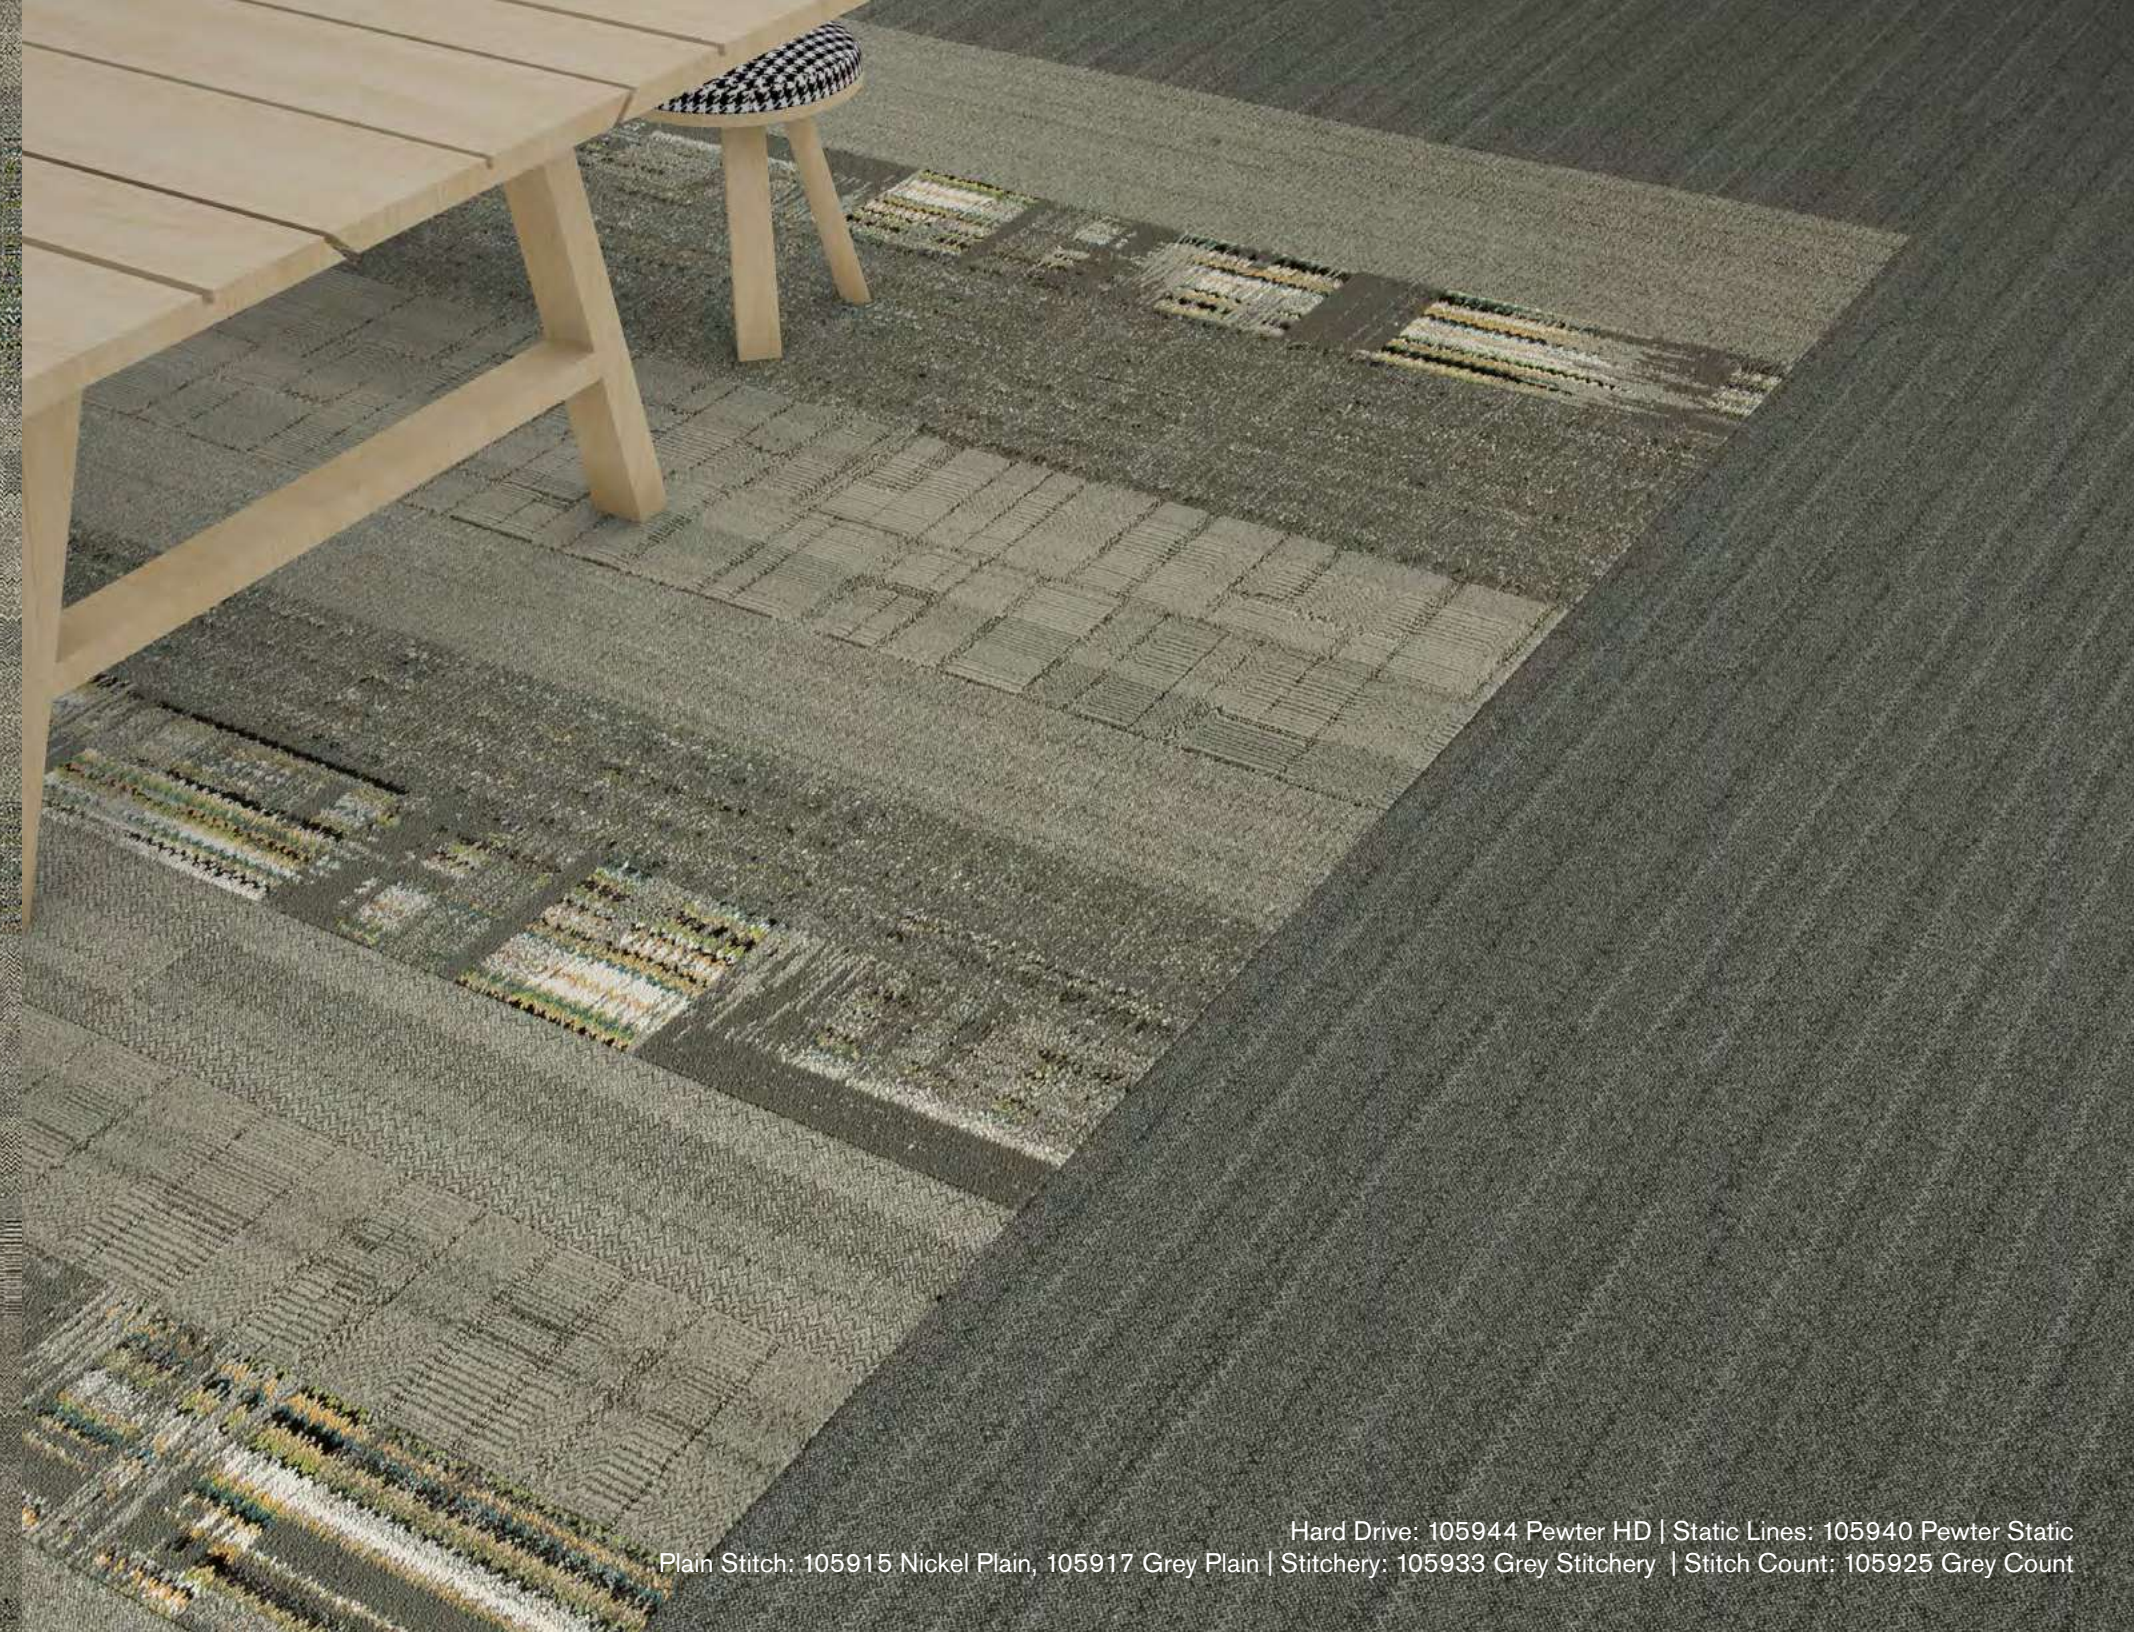

Hard Drive: 105944 Pewter HD | Static Lines: 105940 Pewter Static
Plain Stitch: 105915 Nickel Plain, 105917 Grey Plain | Stitchery: 105933 Grey Stitchery | Stitch Count: 105925 Grey Count