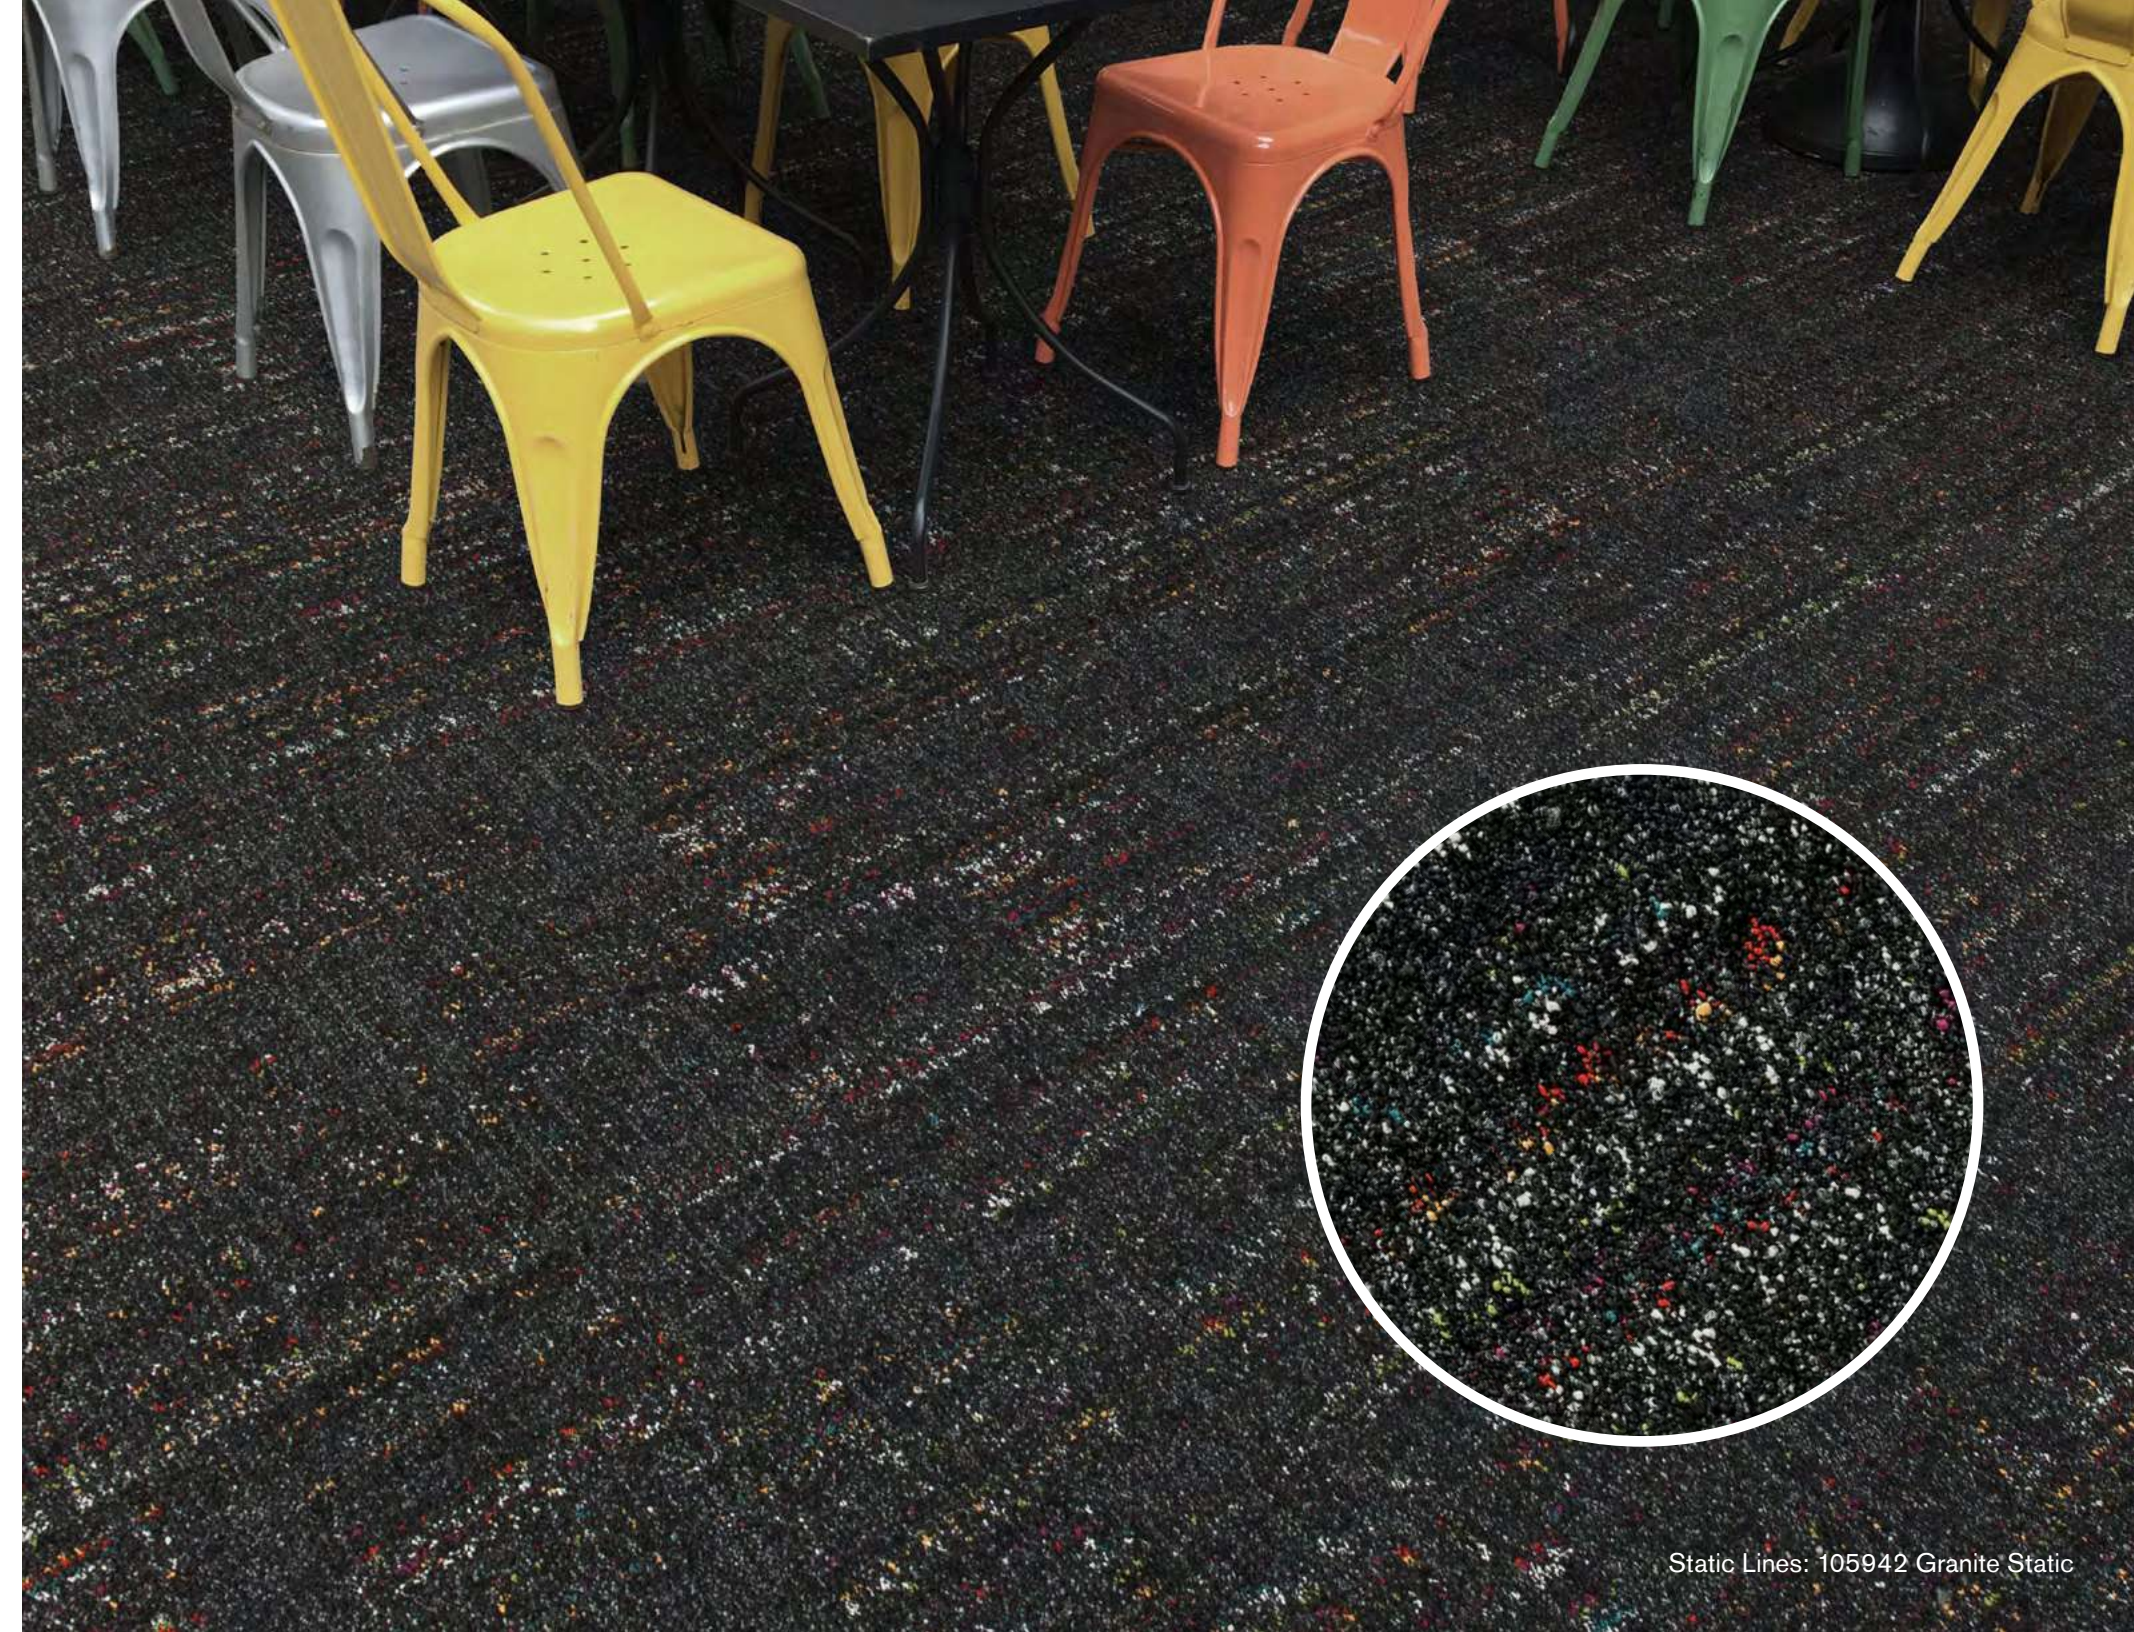

Static Lines

Static Lines: 105942 Granite Static