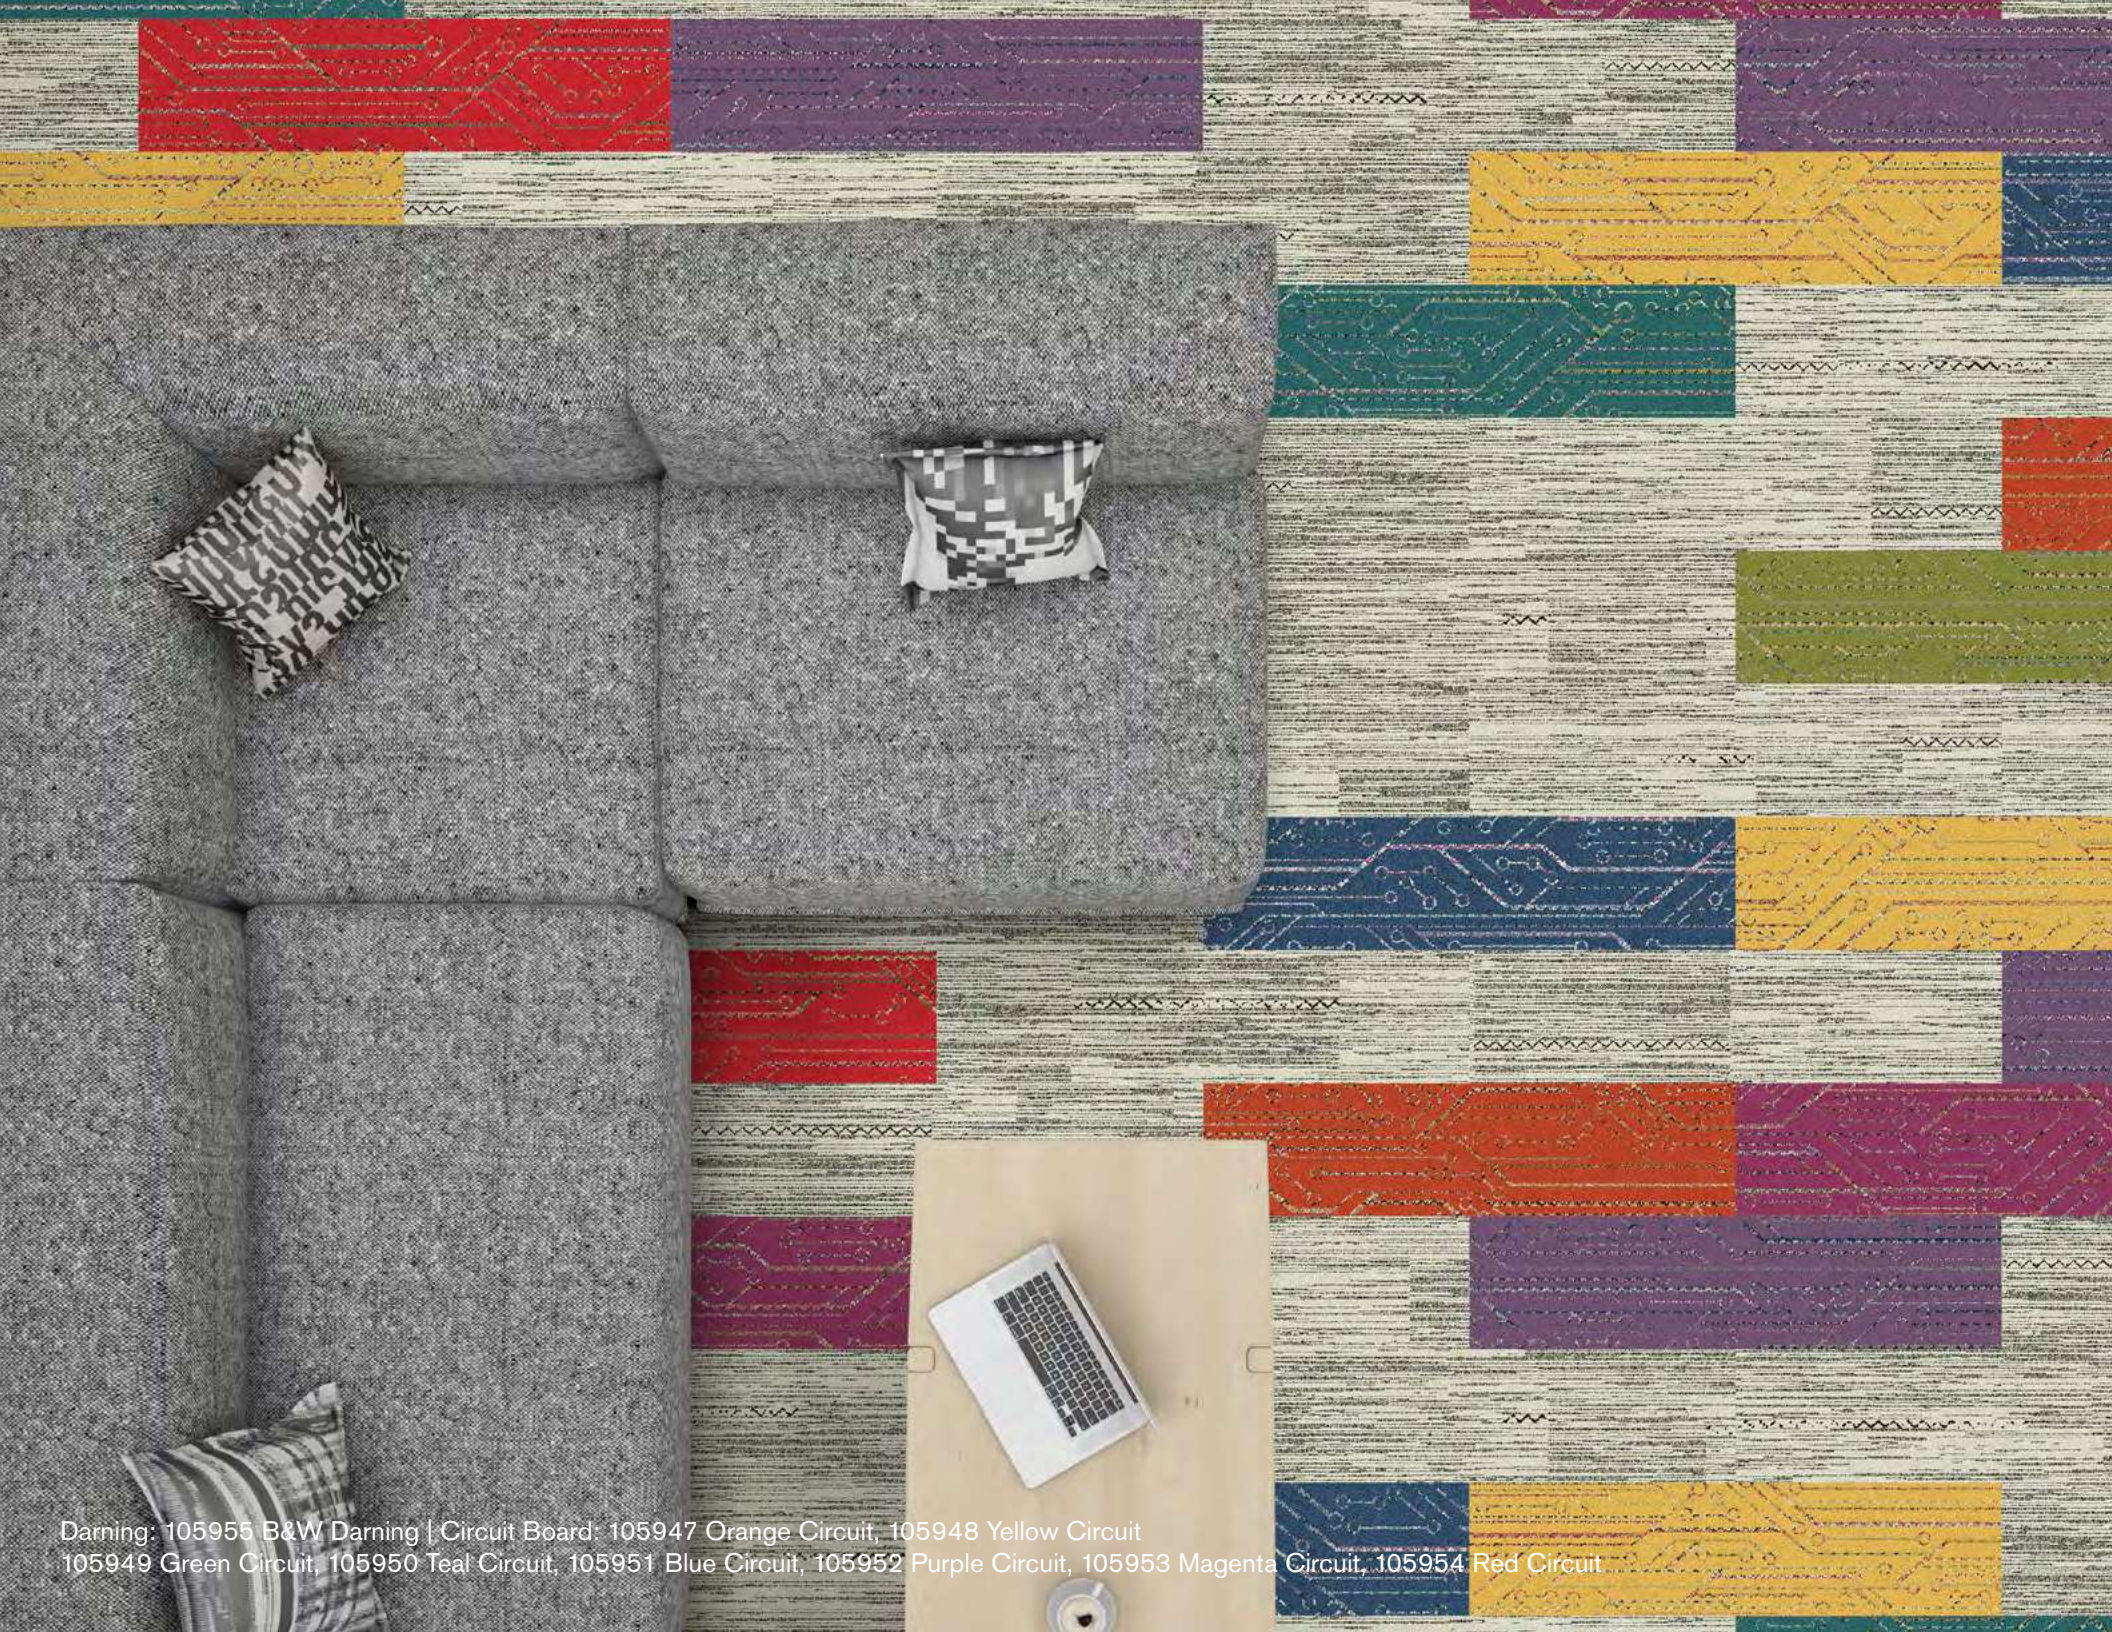

Overedge: 105958 B&W Overedge
 Stitchery: 105936 Charcoal Stitchery
 Haptic: 105956 B&W Haptic | Decibel: 105957 B&W Decibel

Plain Stitch: 105915 Nickel Plain | Darning: 105955 B&W Darning
 Stitchery: 105936 Charcoal Stitchery | Static Lines: 105940 Pewter Static
 Circuit Board: 105947 Orange Circuit, 105948 Yellow Circuit, 105951 Blue Circuit